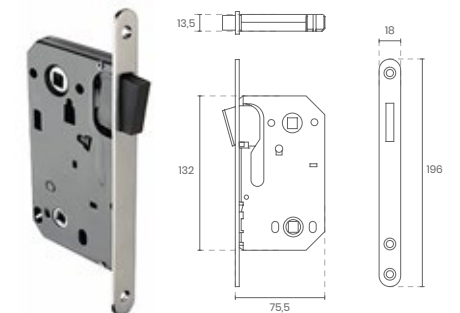

3200

10406

■ INFORMAÇÕES INFORMATION

- Fechadura magnética
- WC

REF.

7791

MEDIDAS MEASURES MESURES
X20 / x23 / X25 / X30 / X35

REF.

7797

MEDIDAS MEASURES MESURES
X25 / x30 / X35

REF.

5791X70

REF.

2400

MEDIDAS MEASURES MESURES
X10 / X12

REF.

1990

MEDIDAS MEASURES MESURES
X10 / X12 / X14

REF.

DX

REF.

415

REF.

420

MEDIDAS MEASURES MESURES
X25 / X30 / X35 / X40

REF.

108

Nº2

MEDIDAS MEASURES MESURES
2" / 2" 1/2 / 3" / 3" 1/2

207

CULATRA

166