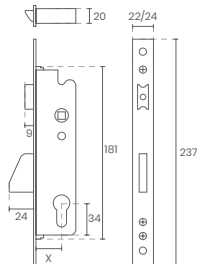

3200

10406

■ INFORMAÇÕES INFORMATION

- Fechadura magnética
- WC

REF.

7791

MEDIDAS MEASURES MESURES
X20 / x23 / X25 / X30 / X35

REF.

7797

MEDIDAS MEASURES MESURES
X25 / x30 / X35

REF.

5791X70

REF.

2400

MEDIDAS MEASURES MESURES
X10 / X12

REF.

1990

MEDIDAS MEASURES MESURES
X10 / X12 / X14

REF.

DX

REF.

415

REF.

420

MEDIDAS MEASURES MESURES
X25 / X30 / X35 / X40

REF.

108

Nº2

MEDIDAS MEASURES MESURES
2" / 2" 1/2 / 3" / 3" 1/2

207

CULATRA

166