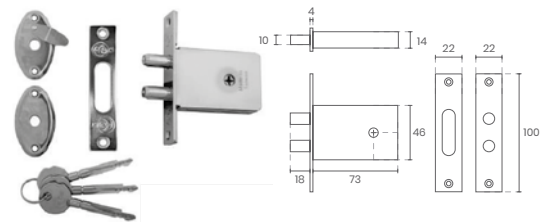

3200

10406

■ INFORMAÇÕES INFORMATION

- Fechadura magnética
- WC

REF.

7791

MEDIDAS MEASURES MESURES
X20 / x23 / X25 / X30 / X35

REF.

7797

MEDIDAS MEASURES MESURES
X25 / x30 / X35

REF.

5791X70

REF.

2400

MEDIDAS MEASURES MESURES
X10 / X12

REF.

1990

MEDIDAS MEASURES MESURES
X10 / X12 / X14

REF.

DX

REF.

415

REF.

420