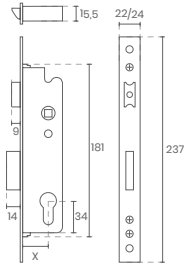

3200

10406

■ INFORMAÇÕES INFORMATION

- Fechadura magnética
- WC

REF.

7791

MEDIDAS MEASURES MESURES
X20 / x23 / X25 / X30 / X35

REF.

7797

MEDIDAS MEASURES MESURES
X25 / x30 / X35

REF.

5791X70

REF.

2400

MEDIDAS MEASURES MESURES
X10 / X12

REF.

1990

MEDIDAS MEASURES MESURES
X10 / X12 / X14

REF.

DX

REF.

415

REF.

420

MEDIDAS MEASURES MESURES
X25 / X30 / X35 / X40

REF.

108

Nº2

MEDIDAS MEASURES MESURES
2" / 2" 1/2 / 3" / 3" 1/2

207

CULATRA

166