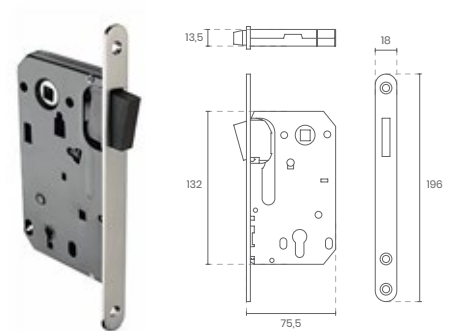

REF.

719

REF.

716

725

10404

761

■ INFORMAÇÕES INFORMATION

- Fechadura magnética
- Entrada normal

3200

10406

■ INFORMAÇÕES INFORMATION

- Fechadura magnética
- WC