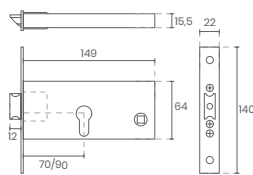

3200

10406

■ INFORMAÇÕES INFORMATION

- Fechadura magnética
- WC

REF.

7791

MEDIDAS MEASURES MESURES
X20 / x23 / X25 / X30 / X35

REF.

7797

MEDIDAS MEASURES MESURES
X25 / x30 / X35

REF.

5791X70

REF.

2400

MEDIDAS MEASURES MESURES
X10 / X12

REF.

1990

MEDIDAS MEASURES MESURES
X10 / X12 / X14

REF.

DX

REF.

415

REF.

420

MEDIDAS MEASURES MESURES
X25 / X30 / X35 / X40

REF.

108

Nº2

MEDIDAS MEASURES MESURES
2" / 2" 1/2 / 3" / 3" 1/2

207

CULATRA

166