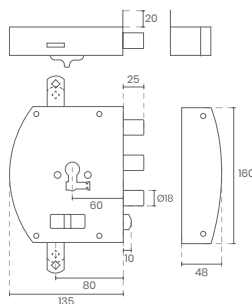

3200

10406

■ INFORMAÇÕES INFORMATION

- Fechadura magnética
- WC

REF.

7791

MEDIDAS MEASURES MESURES
X20 / x23 / X25 / X30 / X35

REF.

7797

MEDIDAS MEASURES MESURES
X25 / x30 / X35

REF.

5791X70

REF.

2400

MEDIDAS MEASURES MESURES
X10 / X12

REF.

1990

MEDIDAS MEASURES MESURES
X10 / X12 / X14

REF.

DX

REF.

415

REF.

420

MEDIDAS MEASURES MESURES
X25 / X30 / X35 / X40

REF.

108

Nº2

MEDIDAS MEASURES MESURES
2" / 2" 1/2 / 3" / 3" 1/2

207

CULATRA

166