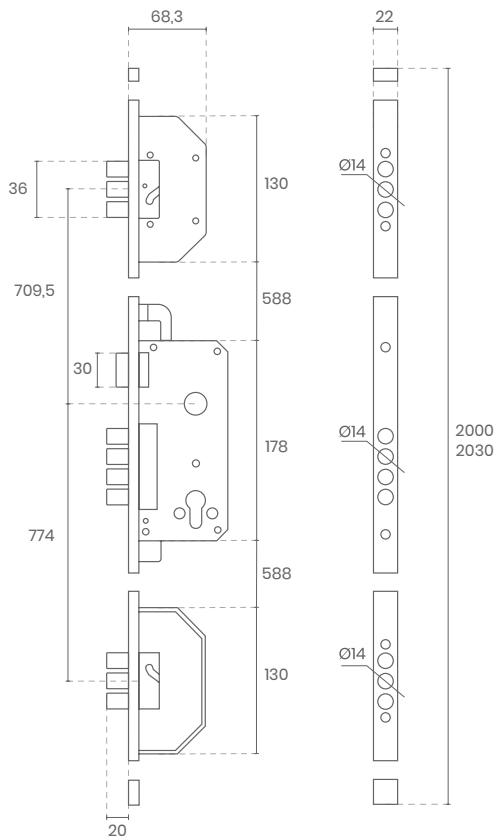

■ ACABAMENTOS FINISHING

Dourado
Golden
Doré

Inox
Stainless steel
Acier inoxydable